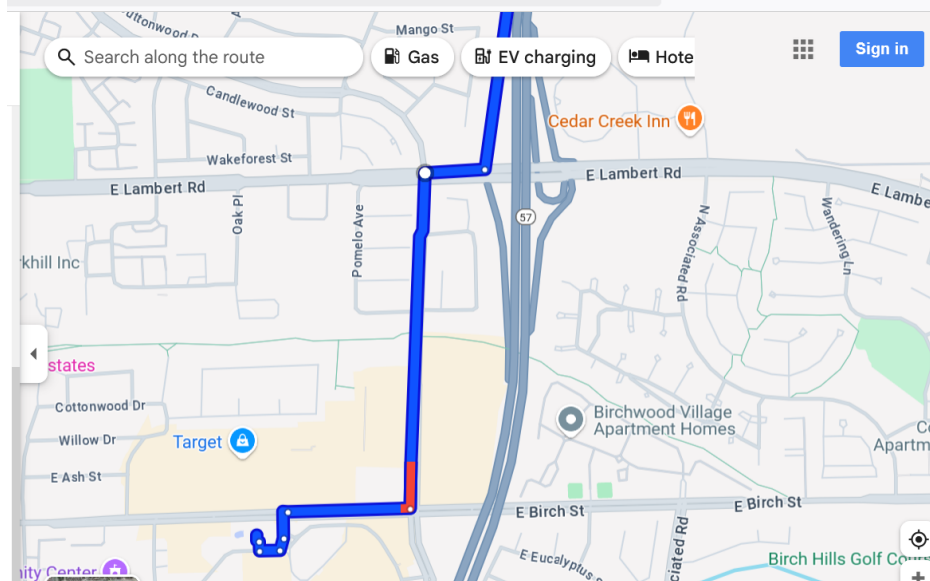

Maps and Directions to Embassy Suites in Brea

900 East Birch Street, Brea, CA 92821 (714) 990-6000

Below are two overall maps of the area in which the Embassy Suites is located. More specific directions are on the next page (or on the reverse).

More detail (below)

More complete directions are on next page (or on the reverse).

Directions to the Embassy Suites Brea from south - going north on 57 freeway

- Use the 2nd from the right lane to take exit 9 for CA-90/Imperial Hwy toward Brea
- Continue on CA-90 W/Imperial Hwy.
- Turn right onto S Randolph Ave (half mile)
- Go north to Birch St. (.2 miles)
- Turn right and make another right at the traffic light (“Market Place”). This will lead you into the Embassy underground parking structure. There is no charge for daytime parking.

Directions to the Embassy Suites Brea from north - going south on 57 freeway:

- CA-57 S to E Lambert Rd in Brea. Take exit 10 from CA-57 S
- Take N State College Blvd and E Birch St to your destination
- Use the 2nd from the right lane to turn right onto E Lambert Rd
- Use the left 2 lanes to turn left onto N State College Blvd.
- Turn right onto E Birch St. Go about .2 miles.
- Turn left at the traffic light (“Market Place”). This will lead you into the underground parking structure of the Embassy Suites. There is no charge for daytime parking.