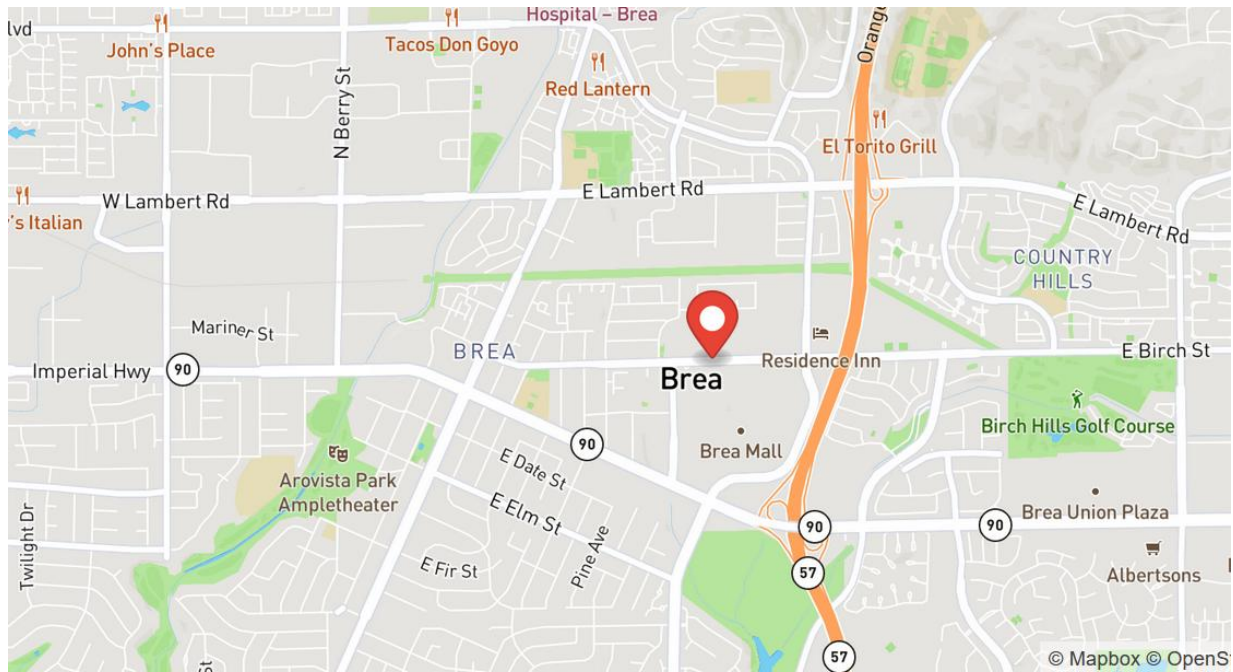

Maps and Directions to Embassy Suites in Brea

900 East Birch Street, Brea, CA 92821 (714) 990-6000

Below are two overall maps of the area in which the Embassy Suites is located. More specific directions are on the next page (or on the reverse).

More detail (below)

More complete directions are on next page (or on the reverse).

Directions to the Embassy Suites Brea from south - going north on 57 freeway

- Use the 2nd from the right lane to take exit 9 for CA-90/Imperial Hwy toward Brea
- Continue on CA-90 W/Imperial Hwy.
- Turn right onto S Randolph Ave (half mile)
- Go north to Birch St. (.2 miles)
- Turn right and make another right at the traffic light (“Market Place”). This will lead you into the Embassy underground parking structure. There is no charge for daytime parking.

Directions to the Embassy Suites Brea from north - going south on 57 freeway:

- CA-57 S to E Lambert Rd in Brea. Take exit 10 from CA-57 S
- Take N State College Blvd and E Birch St to your destination
- Use the 2nd from the right lane to turn right onto E Lambert Rd
- Use the left 2 lanes to turn left onto N State College Blvd.
- Turn right onto E Birch St. Go about .2 miles.
- Turn left at the traffic light (“Market Place”). This will lead you into the underground parking structure of the Embassy Suites. There is no charge for daytime parking.