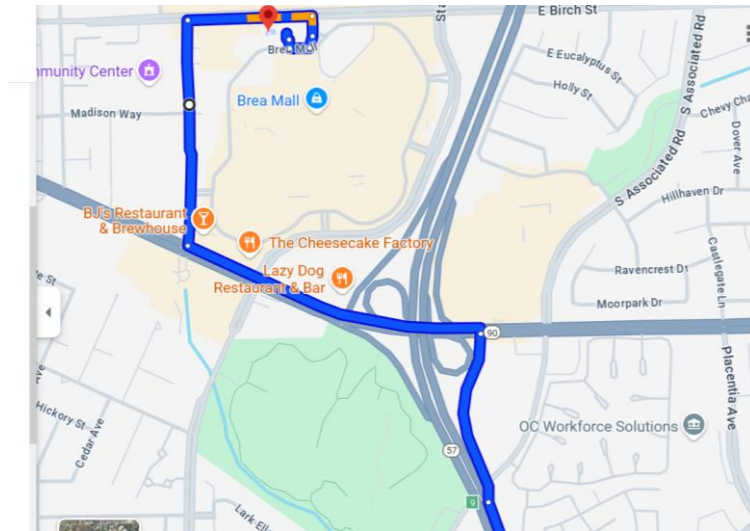

Maps and Directions to Embassy Suites in Brea

900 East Birch Street, Brea, CA 92821 (714) 990-6000

Below are two overall maps of the area in which the Embassy Suites is located. More specific directions are on the next page (or on the reverse).

More detail (below)

More complete directions are on next page (or on the reverse).

Directions to the Embassy Suites Brea from south - going north on 57 freeway

- Use the 2nd from the right lane to take exit 9 for CA-90/Imperial Hwy toward Brea
- Continue on CA-90 W/Imperial Hwy.
- Turn right onto S Randolph Ave (half mile)
- Go north to Birch St. (.2 miles)
- Turn right and make another right at the traffic light (“Market Place”). This will lead you into the Embassy underground parking structure. There is no charge for daytime parking.

Directions to the Embassy Suites Brea from north - going south on 57 freeway:

- CA-57 S to E Lambert Rd in Brea. Take exit 10 from CA-57 S
- Take N State College Blvd and E Birch St to your destination
- Use the 2nd from the right lane to turn right onto E Lambert Rd
- Use the left 2 lanes to turn left onto N State College Blvd.
- Turn right onto E Birch St. Go about .2 miles.
- Turn left at the traffic light (“Market Place”). This will lead you into the underground parking structure of the Embassy Suites. There is no charge for daytime parking.