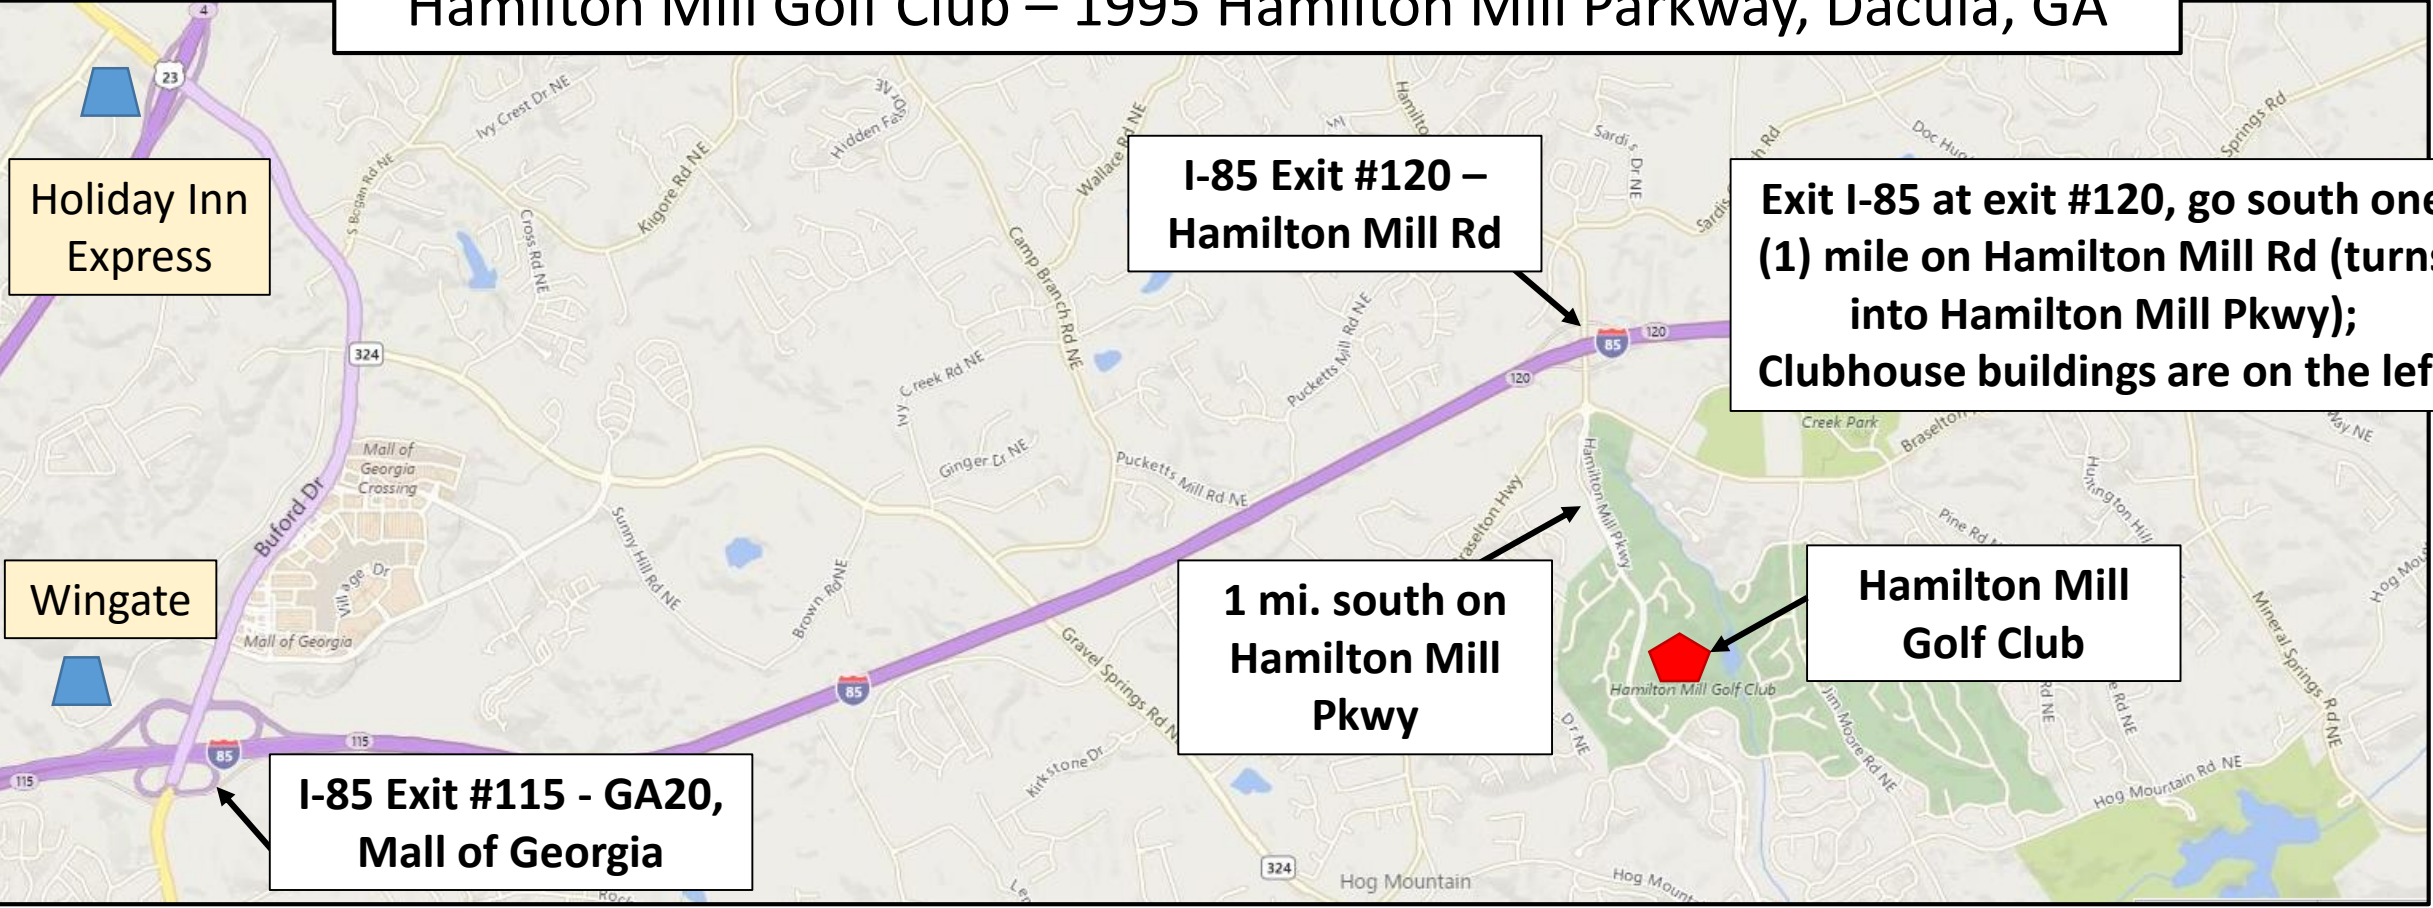

Hamilton Mill Golf Club – 1995 Hamilton Mill Parkway, Dacula, GA

Holiday Inn Express

Wingate

I-85 Exit #115 - GA20, Mall of Georgia

I-85 Exit #120 – Hamilton Mill Rd

1 mi. south on Hamilton Mill Pkwy

Exit I-85 at exit #120, go south one (1) mile on Hamilton Mill Rd (turns into Hamilton Mill Pkwy); Clubhouse buildings are on the left

Hamilton Mill Golf Club